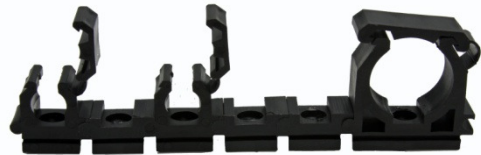

## Series 180 Manifold Pipe Clip

**Size Range:** 3/8" - 1 1/4"

**Material:** Polypropylene

**Function:** Whether you have 2, 3 or 20 pipes running side by side, the Manifold Clip has the ability to connect to each other to form a manifold system that keeps your pipes neat and organized. The snap lock cross arm completes the installation, giving you a strong and professional way to hang your pipe.

Part #	Size	Description	Packaged	Case Quantity
180-38	3/8"	Manifold Pipe Clip	100	1000
180-50	1/2"	Manifold Pipe Clip	100	1000
180-75	3/4"	Manifold Pipe Clip	100	1000
180-10	1"	Manifold Pipe Clip	100	1000
180-12	1 1/4"	Manifold Pipe Clip	100	1000

### Manifold Pipe Clip Spacers

Part #	Size	Description	Packaged	Case Quantity
181-10	7/8" Wide	Spacers	100	1000

***Hang It Faster!!!***